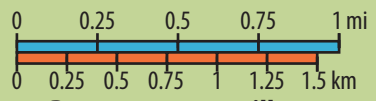

**WILDMAN 10k**

**WILDMAN**

TRIATHLON EXPERIENCE

LAWRENCEBURG, KY.

*WHERE LEGENDS ARE MADE*

Run water stops will be at every 1.5 miles.