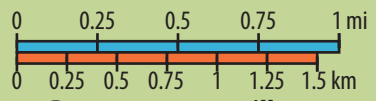

WILDMAN 10k

WILDMAN

TRIATHLON EXPERIENCE

LAWRENCEBURG, KY.

WHERE LEGENDS ARE MADE

Run water stops will be at every 1.5 miles.