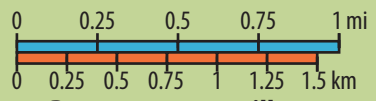

WILDMAN 13.1

WILDMAN

TRIATHLON EXPERIENCE

LAWRENCEBURG, KY.

WHERE LEGENDS ARE MADE

 Run water stops will be at every 1.5 miles.