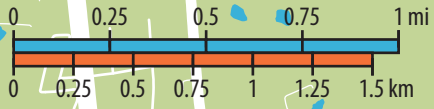

Run water stops will be at every 1.5 miles.

WILDMAN 13.1

WILDMAN

TRIATHLON EXPERIENCE

LAWRENCEBURG, KY.

WHERE LEGENDS ARE MADE

1. St Charles Park
2. Diamond St
3. Poplar Dr
4. Center St
5. Hickory Dr
6. Hickory Rd
7. Hahn Dr