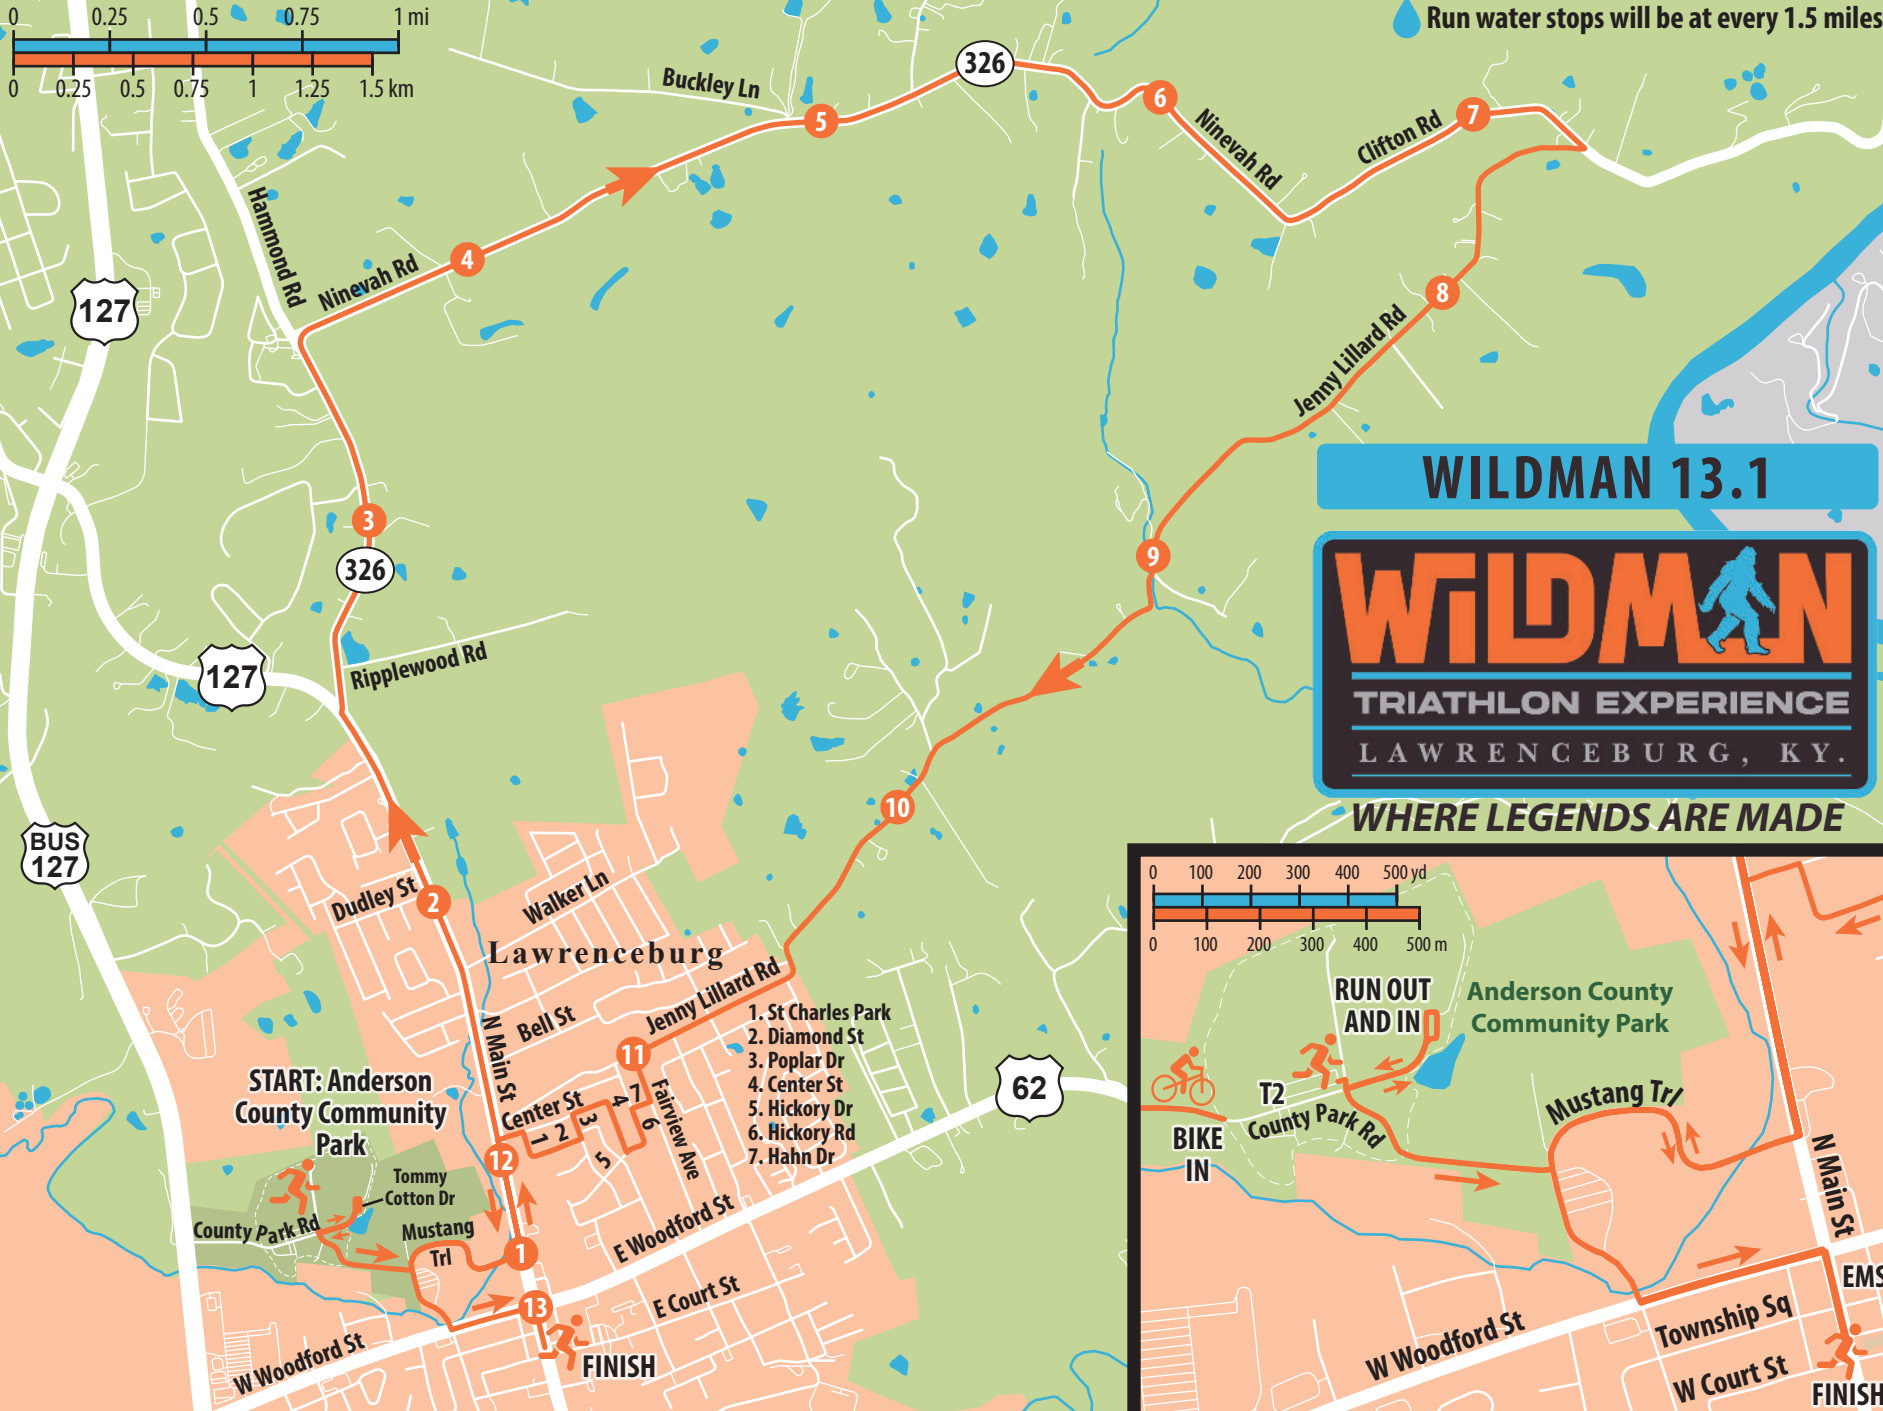

Run water stops will be at every 1.5 miles.

WILDMAN 13.1

WILDMAN

TRIATHLON EXPERIENCE

LAWRENCEBURG, KY.

WHERE LEGENDS ARE MADE

1. St Charles Park
2. Diamond St
3. Poplar Dr
4. Center St
5. Hickory Dr
6. Hickory Rd
7. Hahn Dr