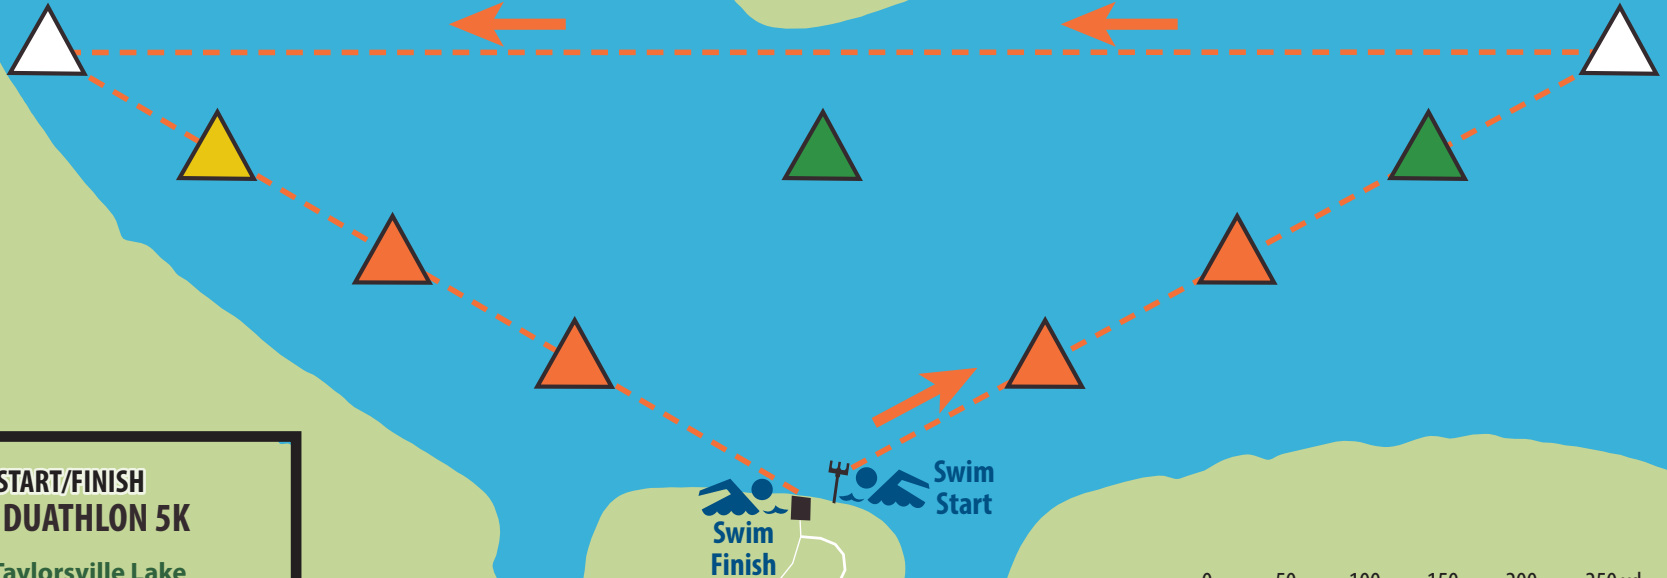

Taylorsville Lake

SWIM COURSE: HALF

WILDMAN

TRIATHLON EXPERIENCE

LAWRENCEBURG, KY.

WHERE LEGENDS ARE MADE

Taylorsville Lake State Park

Wildman 70.3 Bike Course

Wildman Olympic Bike Course

T1

T1

T1

T1

START/FINISH DUATHLON 5K

Taylorsville Lake State Park

3230

Park Rd

1

2

LONG COURSE DUATHLON

3230